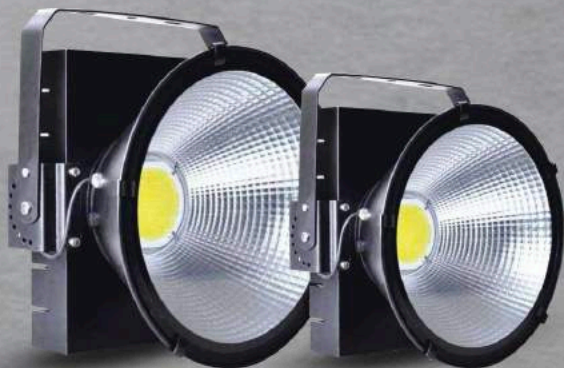

CODE NO	MODEL	WATT	MRP (₹)	CUTOUT SIZE/PACK	COLOUR TEMP.	LUMEN	
SAL-609	WELL GLASS	50W	2400.00	50 mm	3K/6.5K	1000	

WELL GLASS

Street Light

Warehouse Outdoors

HYGRID[®]
LED Lighting

**GREAT LIGHT
FOR
EVERY SPACE**