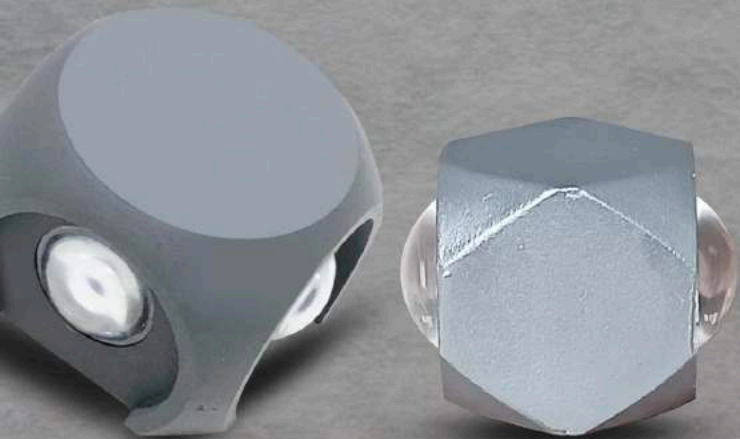

TRENDY

STREET LIGHT

Warehouse Outdoors

HYGRID[®]
LED Lighting

A ILLUMINATE WITH VISUAL POWER

With Hygrid Optical Lenz the optics produce the quality of light that inspires. It allows people to shape the lightscapes of their personal space. You can sit back relax or get the party started with our multiple COB Lights options available in different designs.